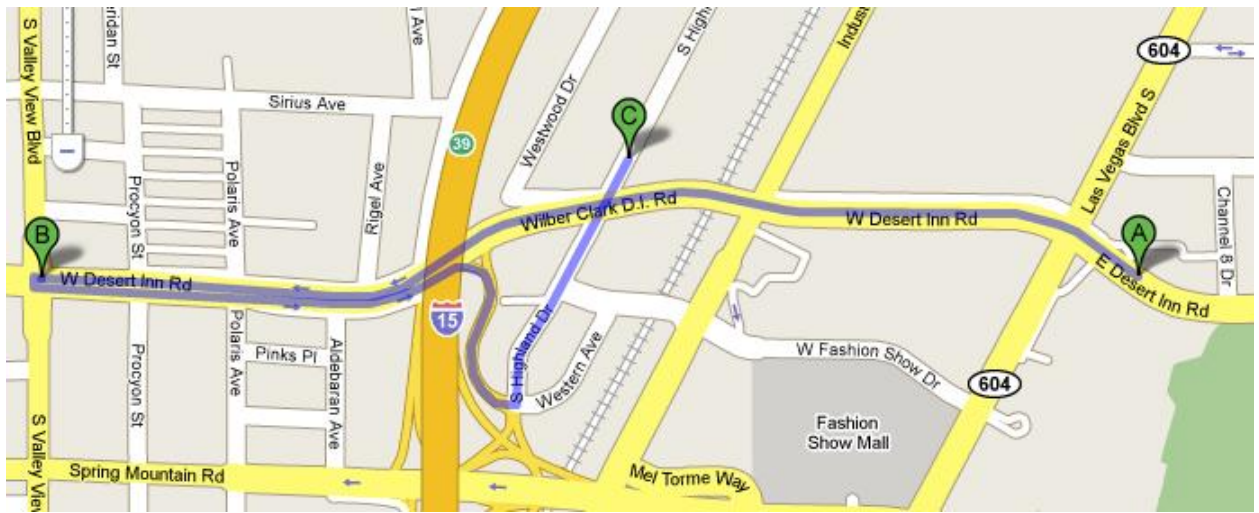

Coming from the east on Westbound Desert Inn Road: