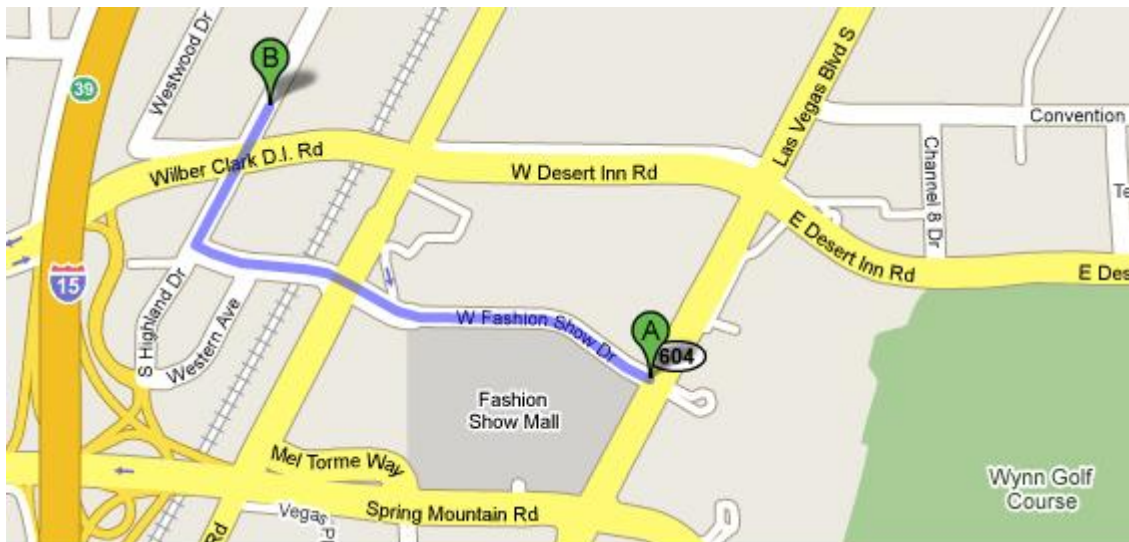

Coming from the north on Southbound I-15:

- Take I-15 South to "Exit 40: Sahara Ave."
- Follow the signs leading to Highland Drive, merging onto Sahara Ave.
- Go under the freeway and turn right at South Highland Drive, just past the Artisan Hotel.
- Turn right at the stop sign to stay on South Highland Drive.
- State is 0.9 miles, on the right.

Coming from the Strip, south of Wynn Resort:

- Take Las Vegas Blvd. North to Fashion Show Drive, in front of the Wynn Resort.
- At the light, turn left onto Fashion Show Drive.
- Continue across Industrial Road and the railroad tracks.
- Turn right at the light onto Highland Drive.
- State is 0.2 miles, on the left.

Coming from the Strip, north of Wynn Resort:

- Take Las Vegas Blvd. South to Fashion Show Drive, in front of the Wynn Resort.
- At the light, turn right onto Fashion Show Drive.
- Continue across Industrial Road and the railroad tracks.
- Turn right at the light onto Highland Drive.
- State is 0.2 miles, on the left.

Coming from the west on Eastbound Desert Inn Road:

Coming from the east on Westbound Desert Inn Road:

Coming from the Strip:

Coming from the north on Southbound I-15:

Coming from the south on Northbound I-15: