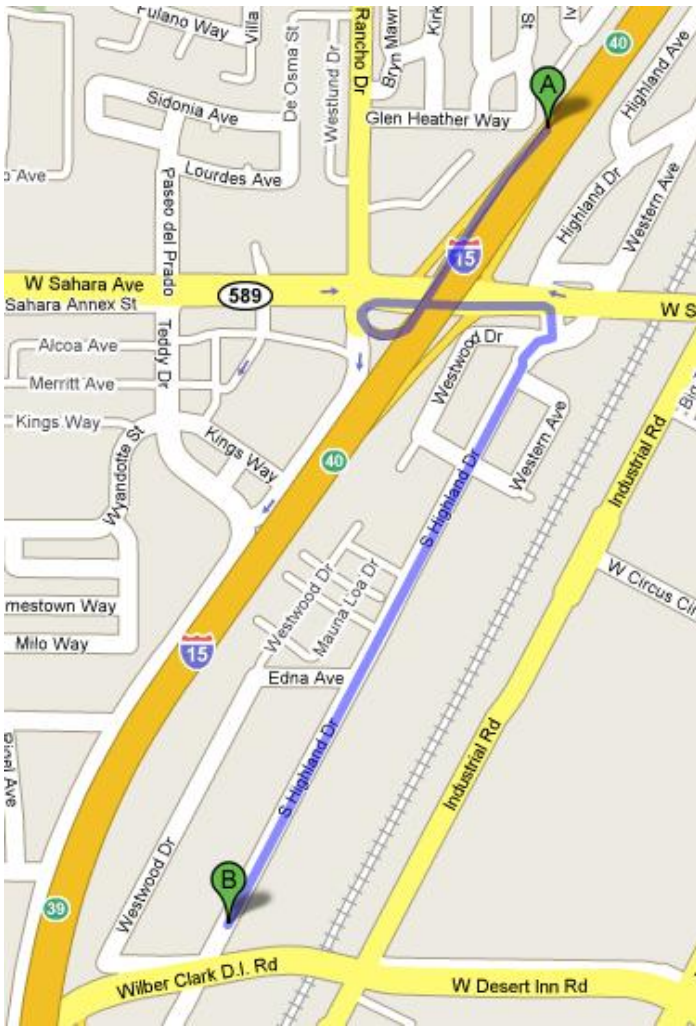

Coming from the north on Southbound I-15:

- Take I-15 South to "Exit 40: Sahara Ave."
- Follow the signs leading to Highland Drive, merging onto Sahara Ave.
- Go under the freeway and turn right at South Highland Drive, just past the Artisan Hotel.
- Turn right at the stop sign to stay on South Highland Drive.
- State is 0.9 miles, on the right.

Coming from the east on Westbound Desert Inn Road:

- Take the Desert Inn Arterial West over the strip and the freeway to Valley View Blvd.
- Make a U-Turn at Valley View Blvd., to now on Desert Inn Eastbound.
- The road will start to climb into the arterial.
- Exit off of Desert Inn Road at Highland Drive exit, to the right.
- At the light, turn left onto Highland Drive.
- State is 0.4 miles, on the left.

Coming from the Strip, north of Wynn Resort:

- Take Las Vegas Blvd. South to Fashion Show Drive, in front of the Wynn Resort.
- At the light, turn right onto Fashion Show Drive.
- Continue across Industrial Road and the railroad tracks.
- Turn right at the light onto Highland Drive.
- State is 0.2 miles, on the left.

Coming from the west on Eastbound Desert Inn Road:

Coming from the east on Westbound Desert Inn Road:

Coming from the Strip:

Coming from the north on Southbound I-15:

Coming from the south on Northbound I-15: